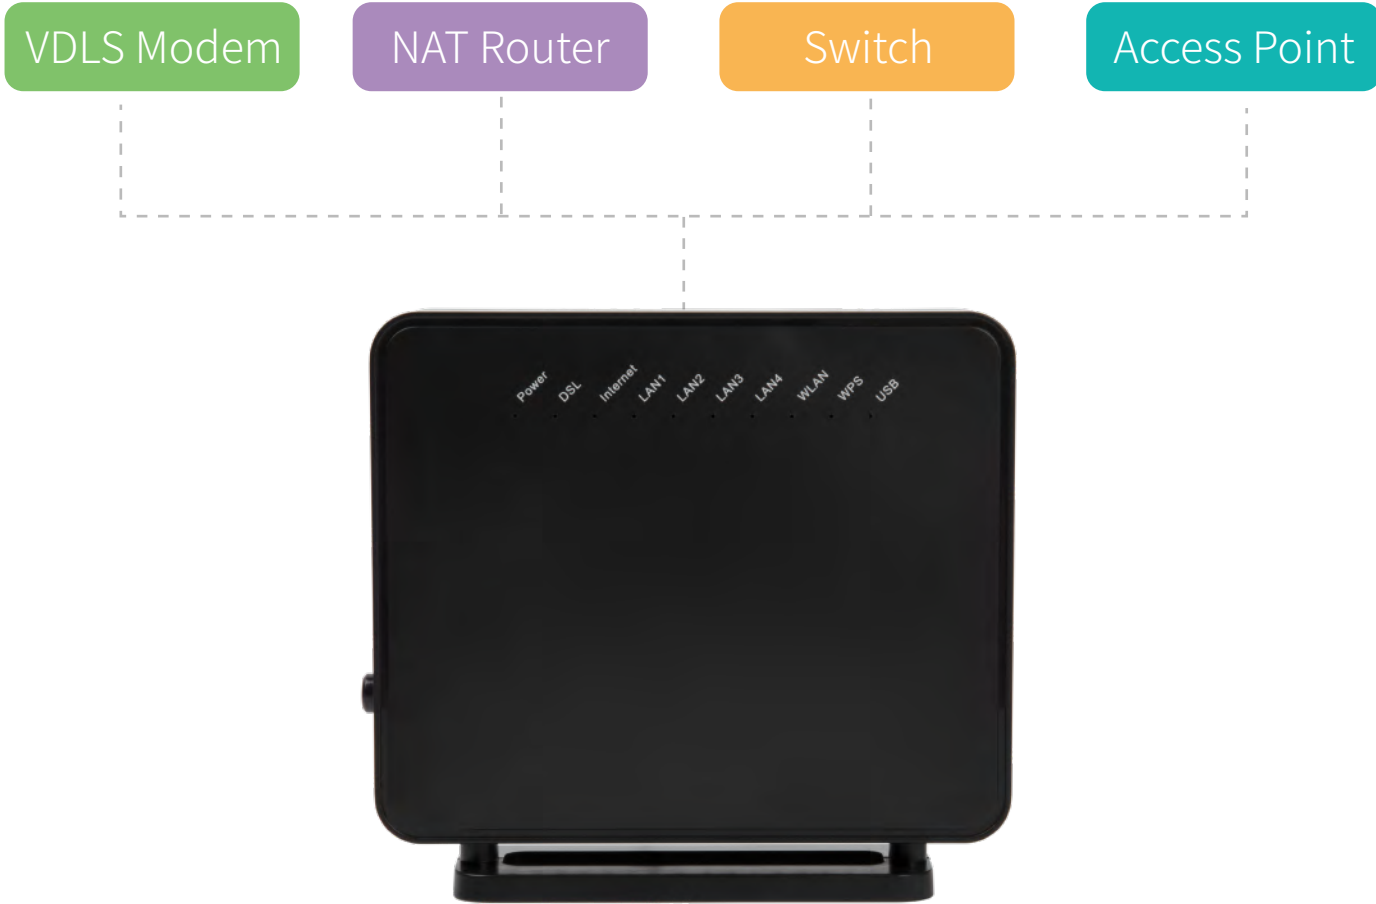

# N300 Wireless VDSL Router

DS224WSU.W17

 300Mbps

 USB Sharing

 Parental Control

 IPv6

# Endless Fun with Smooth Wi-Fi Experience

Fast wireless data transfer rates up to 300Mbps is ideal for play music, uploading photos, Internet calling, HD video streaming and other bandwidth intensive tasks.

# Satisfies Your Multiple Needs in One Device

Combined with VDSL modem and NAT Router, DS224WSU.W17 is an incredibly robust all-in-one device that provides a full rate of VDSL standard with the superb reliability and a cost-effective solution for home and small business.